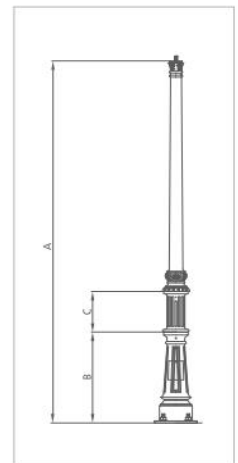

Recommended pole for residential areas, pedestrian zones, city centers and neighbourhoods. Made of Cast iron. Anti-rusting and black paint coating. 3/4" GAS female spigot. 3/4" connector not included.

Otras luminarias / Autres luminaires
Other luminaires

NEOVILLA

ISABELINA

	A	B	C	G	H	Pernos / Tiges / Bolts	Ref			
NARANJO 36	3600	905	400	273	207	M18X500	ICNA36	x	x	x

1 Luminaria / Luminaire / Luminaire
REALIA
 +
 Columna / Mât / Pole
NARANJO